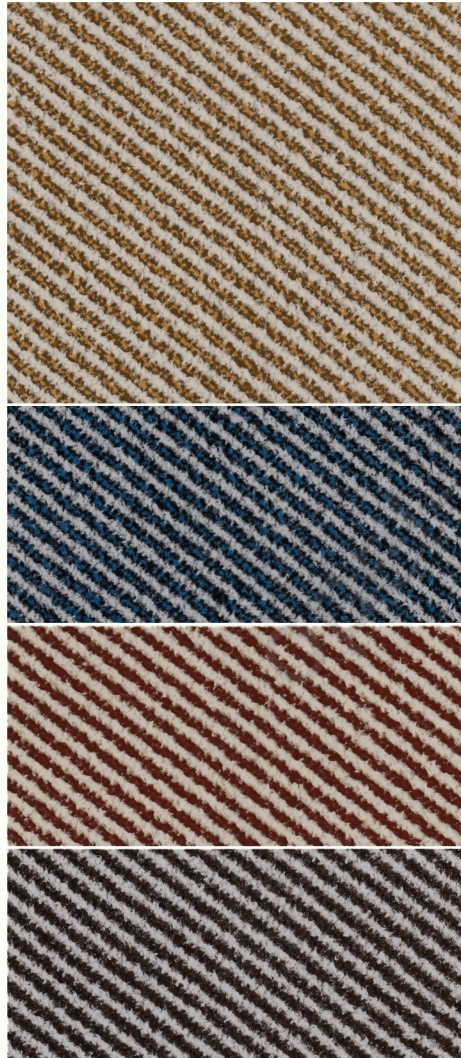


OMEGA

FARBEN UND POLSTER

Oktober 1986

opel-infos.de

LACKIERUNGEN

BRILLANT-LACKIERUNG¹⁾

ZWEISCHICHT-METALLIC-LACKIERUNGEN¹⁾

11 Polarweiß

opel-infos.de

¹⁾ gegen Mehrpreis

OMEGA GLS
OMEGA CD
OMEGA CARAVAN GLS

Veloursstoffe

Beige
Blau
Braun
Grau

OMEGA GL
OMEGA CARAVAN GL

Stoffe

Beige
Blau
Braun
Grau

OMEGA CARAVAN LS

Stoffe

Beige
Blau
Braun
Grau

OMEGA GL
OMEGA CARAVAN LS
OMEGA CARAVAN GL

Kunstleder

Beige
Grau

Abb. Omega GLS

KOMBINATIONEN

| Lackierungen | Omega GL Omega Caravan LS/Omega Caravan GL | | | | | | Omega GLS/Omega CD Omega Caravan GLS | | | | |
|---|---|------|-------|------|--------------------------|------|---|------|-------|------|--|
| | Stoffe bzw. Veloursstoffe | | | | Kunstleder ¹⁾ | | Veloursstoffe | | | | |
| | Beige | Blau | Braun | Grau | Beige | Grau | Beige | Blau | Braun | Grau | |
| 11 Polarweiß | ● | ● | ● | ● | ● | ● | ● | ● | ● | ● | |
| 18 Nordicblau | | ● | | ○ | | ● | | ● | | ○ | |
| 27 Marineblau | | ● | | ○ | | ○ | | ● | | ○ | |
| 46 British-Racing-Grün | ● | | | ○ | ● | ○ | ● | | | ○ | |
| 53 Graphitbeige | | ● | ● | ● | | ● | | ● | ● | ● | |
| 71 Mexicorot | ○ | | | ● | ○ | ● | ○ | | | ● | |
| 80 Schwarz | ○ | ● | | ● | ○ | ● | ○ | ● | | ● | |
| Brillant-Lackierung ²⁾ | | | | | | | | | | | |
| 76 Karminrot | ○ | | | ● | | ● | ○ | | | ● | |
| Zweischicht-Metallic-Lackierungen ²⁾ | | | | | | | | | | | |
| 22 Heliosblau | | ● | | ● | | ● | | ● | | ● | |
| 29 Monacoblau | | ● | | ○ | | ○ | | ● | | ○ | |
| 50 Platin | ● | ○ | ● | ● | ● | ● | ● | ○ | ● | ● | |
| 61 Bronzebraun | | | ● | ○ | | ○ | | | ● | ○ | |
| 79 Karneolrot | ○ | | | ● | ○ | ● | ○ | | | ● | |
| 82 Stahlgrau | | ○ | ○ | ● | | ● | | ○ | ○ | ● | |
| 84 Delphingrau | ● | | | ● | ● | ● | ● | | | ● | |
| 86 Astrosilber | | ● | | ● | | ● | | ● | | ● | |
| 90 Schwarz | | | | ● | | ● | | | | ● | |