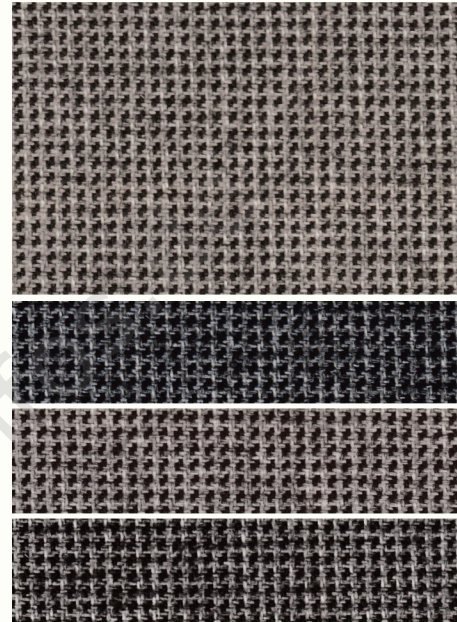

79 Karneolrot

82 Stahlgrau

53 Graphitbeige

71 Mexicorot

84 Delphingrau

86 Astrosilber

90 Schwarz

80 Schwarz

opel-infos.de

¹⁾ gegen Mehrpreis

OMEGA GLS
OMEGA CD
OMEGA CARAVAN GLS

Veloursstoffe

Beige
Blau
Braun
Grau

OMEGA GL
OMEGA CARAVAN GL

Stoffe

Beige
Blau
Braun
Grau

OMEGA CARAVAN LS

Stoffe

Beige
Blau
Braun
Grau

OMEGA GL
OMEGA CARAVAN LS
OMEGA CARAVAN GL

Kunstleder

Beige
Grau

Abb. Omega GLS

KOMBINATIONEN

| Lackierungen | Omega GL Omega Caravan LS/Omega Caravan GL | | | | | | Omega GLS/Omega CD Omega Caravan GLS | | | | |
|---|---|------|-------|------|--------------------------|------|---|------|-------|------|--|
| | Stoffe bzw. Veloursstoffe | | | | Kunstleder ¹⁾ | | Veloursstoffe | | | | |
| | Beige | Blau | Braun | Grau | Beige | Grau | Beige | Blau | Braun | Grau | |
| 11 Polarweiß | ● | ● | ● | ● | ● | ● | ● | ● | ● | ● | |
| 18 Nordicblau | | ● | | ○ | | ● | | ● | | ○ | |
| 27 Marineblau | | ● | | ○ | | ○ | | ● | | ○ | |
| 46 British-Racing-Grün | ● | | | ○ | ● | ○ | ● | | | ○ | |
| 53 Graphitbeige | | ● | ● | ● | | ● | | ● | ● | ● | |
| 71 Mexicorot | ○ | | | ● | ○ | ● | ○ | | | ● | |
| 80 Schwarz | ○ | ● | | ● | ○ | ● | ○ | ● | | ● | |
| Brillant-Lackierung ²⁾ | | | | | | | | | | | |
| 76 Karminrot | ○ | | | ● | | ● | ○ | | | ● | |
| Zweischicht-Metallic-Lackierungen ²⁾ | | | | | | | | | | | |
| 22 Heliosblau | | ● | | ● | | ● | | ● | | ● | |
| 29 Monacoblau | | ● | | ○ | | ○ | | ● | | ○ | |
| 50 Platin | ● | ○ | ● | ● | ● | ● | ● | ○ | ● | ● | |
| 61 Bronzebraun | | | ● | ○ | | ○ | | | ● | ○ | |
| 79 Karneolrot | ○ | | | ● | ○ | ● | ○ | | | ● | |
| 82 Stahlgrau | | ○ | ○ | ● | | ● | | ○ | ○ | ● | |
| 84 Delphingrau | ● | | | ● | ● | ● | ● | | | ● | |
| 86 Astrosilber | | ● | | ● | | ● | | ● | | ● | |
| 90 Schwarz | | | | ● | | ● | | | | ● | |